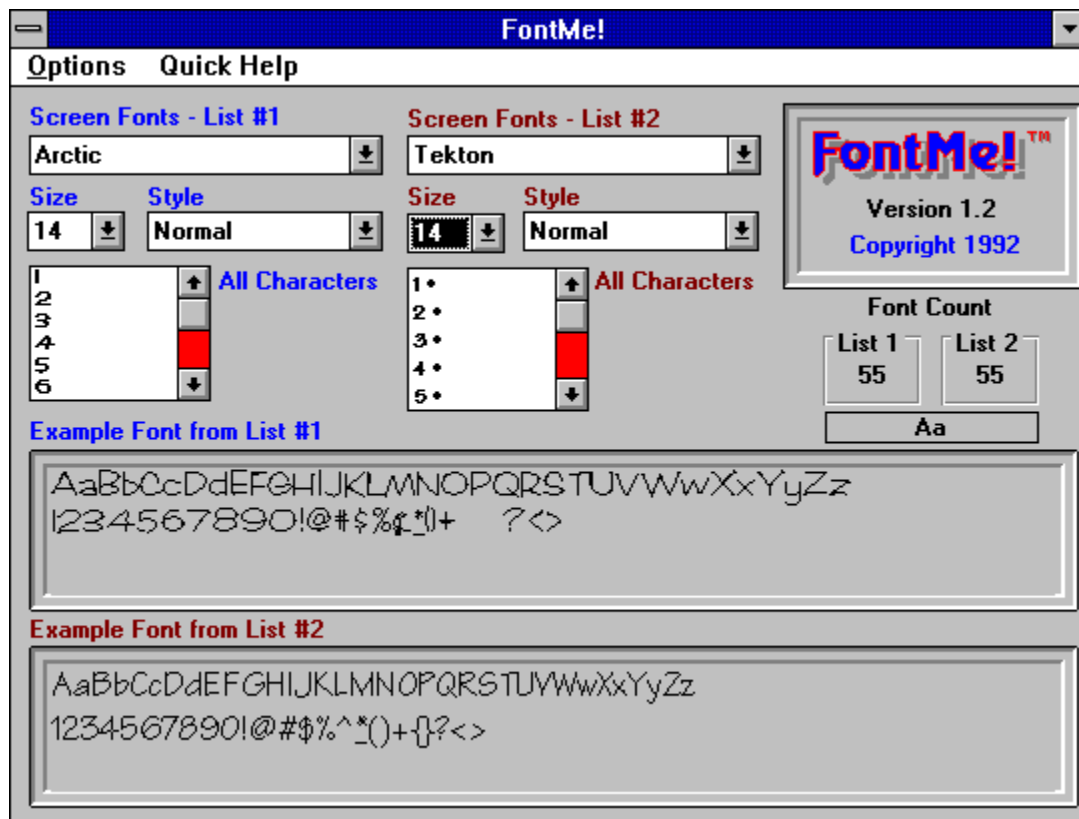

Have you ever had to decide which of two different fonts to use for a job? I think we all have. So, you look at the first font, then the next font, then back to the first font, and back to the second, and so on. With the large number of fonts available today making this selection can be troublesome. It's bad enough when selecting between two completely different fonts, but when deciding on two similar fonts, the problem is worse. Well, with *FontMe 1.2*, the decision may not be any easier but at least you'll be better equipped to make your comparison.

The *FontMe* program is a font comparison and printing utility. Not only can you view two different samples on the screen at one time, you can also print out a comparison on paper. When viewing the screen, should you want to view a character in more detail, simply click the character in the numbered list and an enlarged view appears beside the list window. To compare two characters directly, you can either repeat these steps for both fonts, or simply click the bar to the right with the upper and lower case letter to see a direct view of the selected characters side-by-side in both fonts. *FontMe* will show all standard and extended character sets and may even be used to call up the windows character map.

Though viewing the fonts on screen may be the fastest way to compare the fonts, the best way is with a printed sheet. The printout shows both type styles as complete groups like many other programs, but it also shows direct comparisons of individual letters as well. This is a comprehensive comparison that will allow you to see exactly what you need to know. With *FontMe*, the days of redoing complete documents, just because another font might look better are over. Now you can make your comparisons and selections directly, without going back-and-forth between the font samples.